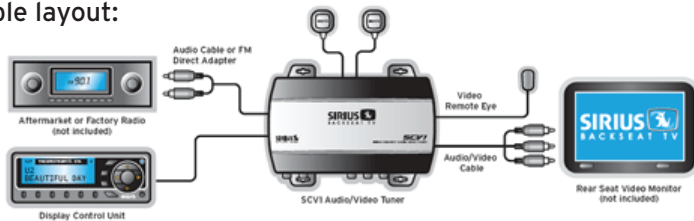

Example layout:

**You will need an existing video screen or you will have to place one in your vehicle. This unit does not include a video screen.