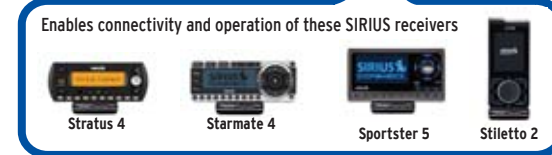

**In-Vehicle Products**

SIRIUSConnect™ vehicle products allow you to connect your SIRIUS Portable or, Dock & Play radio or a SIRIUSConnect™ vehicle tuner to an in-dash Sirius-Ready headunit.

**SCC1**

- Universal Vehicle Tuner
- Compatible with next generation of SiriusConnect interface adapters shown above

**SCVDOC1**

- Add a SIRIUS Portable or Dock & Play Radio to your Sirius-Ready headunit, select OEM headunit or other SIRIUS compatible controller

Enables connectivity and operation of these SIRIUS receivers