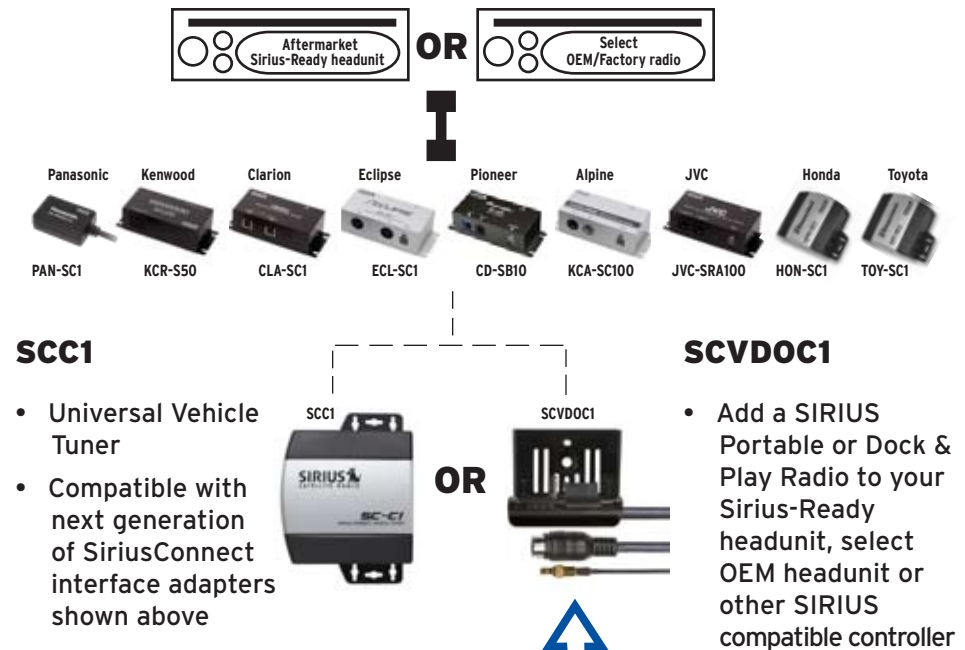

**In-Vehicle Products**

**SCV1**

- SIRIUS Backseat TV™ Audio/Video Tuner
- Children's TV plus SIRIUS Radio in one system
- Multi Zone Operation allows SIRIUS Satellite Radio in the front and SIRIUS Backseat TV in the rear - at the same time

- SIRIUS Backseat TV™ Programming Partners:
  - Nickelodeon
  - Disney Channel
  - Cartoon Network Mobile

**Example layout:**

\*\*You will need an existing video screen or you will have to place one in your vehicle. This unit does not include a video screen.

**In-Vehicle Products**

SIRIUSConnect™ vehicle products allow you to connect your SIRIUS Portable or, Dock & Play radio or a SIRIUSConnect™ vehicle tuner to an in-dash Sirius-Ready headunit.

**SCC1**

- Universal Vehicle Tuner
- Compatible with next generation of SiriusConnect interface adapters shown above

**SCVDOC1**

- Add a SIRIUS Portable or Dock & Play Radio to your Sirius-Ready headunit, select OEM headunit or other SIRIUS compatible controller

Enables connectivity and operation of these SIRIUS receivers